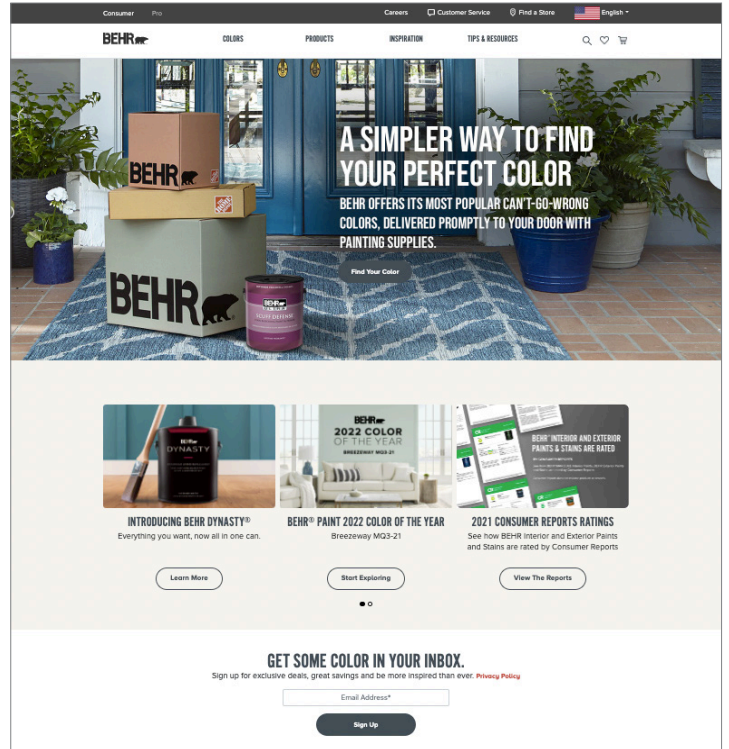

COLOR OPTIONS

COLOR BOOK

BehrPro.com

Browse our technical library, take advantage of our online tools, and learn how Behr provides Pro Pricing, Direct to Pro, and Factory Tinting services.

Behr.com

Explore color possibilities with ColorSmart by Behr® and PAINT YOUR PLACE™, keep updated on the latest color trends, and even order samples online.

Visit ColorSmart by Behr® in-store or at behr.com to create beautifully coordinated color palettes and visualize your selections in a room setting.

Subscribe to Paint Your Place™ and paint your own room images with any of the colors available through ColorSmart by Behr®.