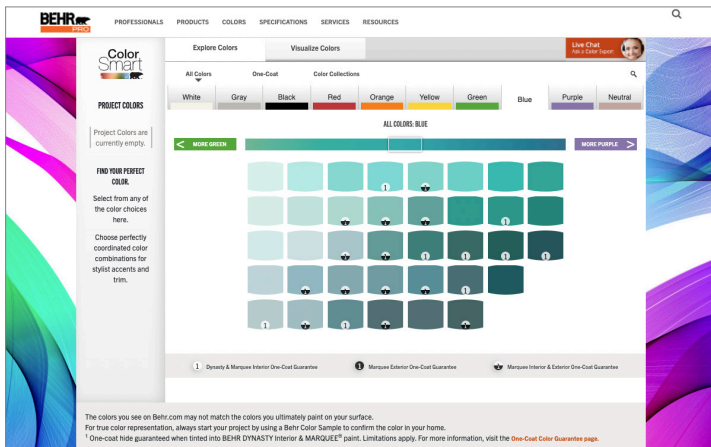

COLOR OPTIONS

COLOR BOOK

BehrPro.com

Browse our technical library, take advantage of our online tools, and learn how Behr provides Pro Pricing, Direct to Pro, and Factory Tinting services.

Behr.com

Explore color possibilities with ColorSmart by Behr® and PAINT YOUR PLACE™, keep updated on the latest color trends, and even order samples online.

Visit ColorSmart by Behr® in-store or at behr.com to create beautifully coordinated color palettes and visualize your selections in a room setting.

Subscribe to Paint Your Place™ and paint your own room images with any of the colors available through ColorSmart by Behr®.